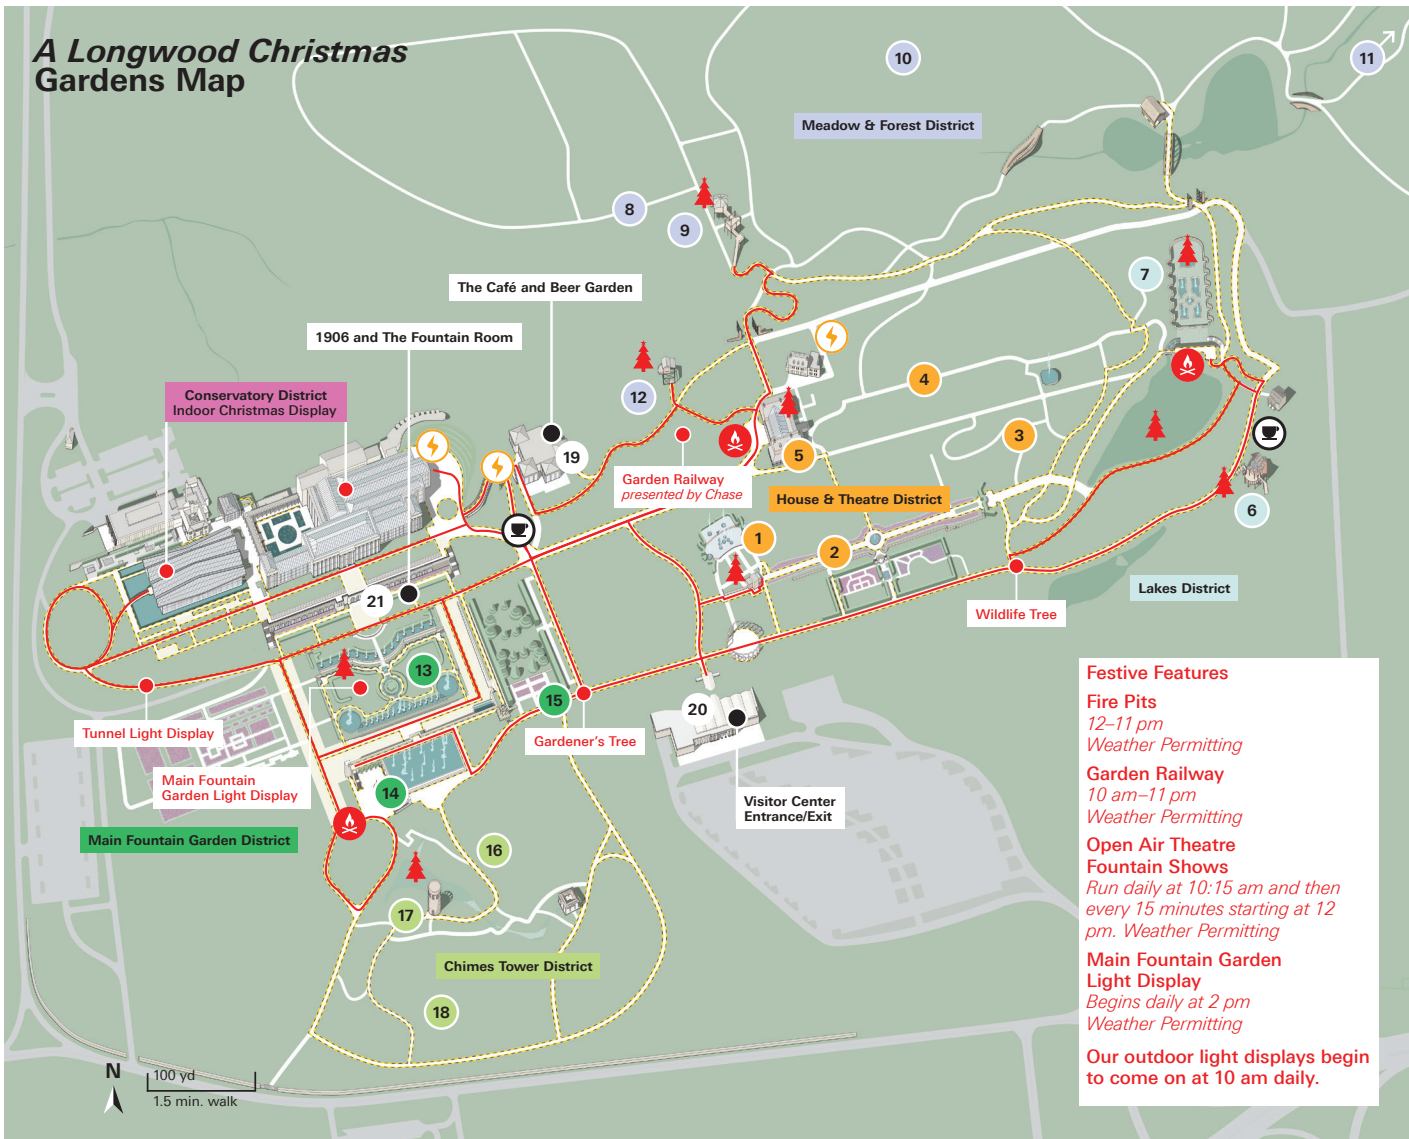

A Longwood Christmas Conservatory District Map

Conservatory Overlook
1906 and The Fountain Room
on lower level

Exterior restrooms
on lower level by stairs

- ★ *New Longwood Reimagined Space*
- 🌲 *Seasonal Display*
- *Christmas Route*
- ♿ Public Restrooms
- 🚰 Drinking Fountain
- ☎ Emergency Phone
- 🪜 Stairs
- ℹ Information Desk
- 🔌 Scooter Charging Station
- 👩‍🦱 Mother's Room
- 🛗 Elevator

Free WiFi available: Connect to FreeGardenWiFi
© 2024 Longwood Gardens

A Longwood Christmas Gardens Map

Festive Features
Fire Pits
 12-11 pm
 Weather Permitting
Garden Railway
 10 am-11 pm
 Weather Permitting
Open Air Theatre
Fountain Shows
 Run daily at 10:15 am and then every 15 minutes starting at 12 pm. Weather Permitting
Main Fountain Garden Light Display
 Begins daily at 2 pm
 Weather Permitting
Our outdoor light displays begin to come on at 10 am daily.

Main Fountain Garden District

- 13 Main Fountain Garden 🎄 🚻
- 14 Pumphouse Plaza and Historic Pump Room & Gallery 🚻 🚻 🚰 🚻 🚻
- 15 Rose Garden

Chimes Tower District

- 16 Hillside Garden
- 17 Chimes Tower 🎄
- 18 Oak & Conifer Knoll

- 19 The Café and Beer Garden 🚻 🚰 🚻 🚰 🚻 🚰 🚻 🚰
- 20 Visitor Center and The Garden Shop 🚻 🚰 📄 🚻 🏠
- 21 1906 and The Fountain Room ★ 🚻 🚰 🚻 🚻

Please note: For your safety, some garden pathways not on our Christmas lights viewing route close after dusk.