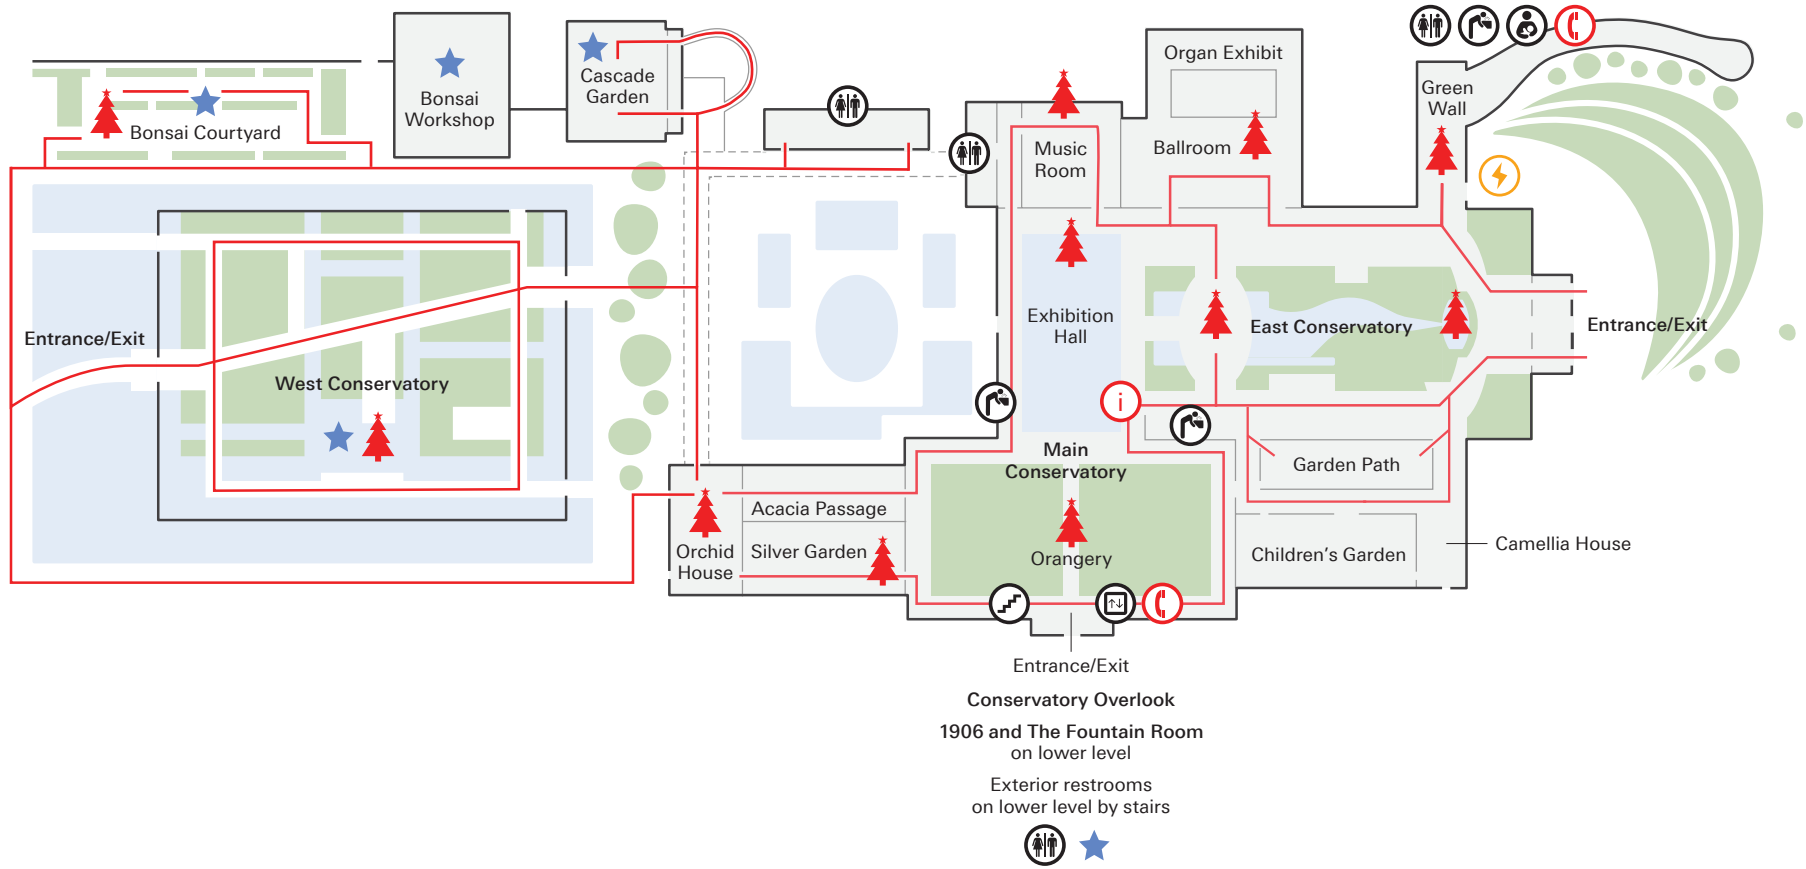

A Longwood Christmas Conservatory District Map

Conservatory Overlook
1906 and The Fountain Room
on lower level

Exterior restrooms
on lower level by stairs

- ★ *New Longwood Reimagined Space*
- 🌲 *Seasonal Display*
- *Christmas Route*
- ♿ Public Restrooms
- 🚰 Drinking Fountain
- ☎ Emergency Phone
- 🪜 Stairs
- ℹ Information Desk
- 🔌 Scooter Charging Station
- 👩‍🦱 Mother's Room
- 🛗 Elevator

Lakes District

- 6 Canopy Cathedral Treehouse 🎄
- 7 Italian Water Garden 🎄 🚻 🚰 🚻 🚰

Meadow & Forest District

- 8 Forest Walk
- 9 Lookout Loft Treehouse 🎄
- 10 Meadow Garden
- 11 Webb Farmhouse 🚻 🚰 🚰 🚻 🏠
- 12 Birdhouse Treehouse 🎄

Main Fountain Garden District

- 13 Main Fountain Garden 🎄 🚻
- 14 Pumphouse Plaza and Historic Pump Room & Gallery 🚻 🚻 🚰 🚻 🚻
- 15 Rose Garden

Chimes Tower District

- 16 Hillside Garden
- 17 Chimes Tower 🎄
- 18 Oak & Conifer Knoll

- 19 The Café and Beer Garden 🚻 🚰 🚻 🚰 🚻 🚰 🚻 🚰
- 20 Visitor Center and The Garden Shop 🚻 🚰 📄 🚻 🏠
- 21 1906 and The Fountain Room ★ 🚻 🚰 🚻 🚻

Please note: For your safety, some garden pathways not on our Christmas lights viewing route close after dusk.